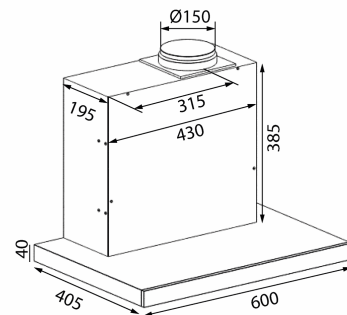

Internal motor