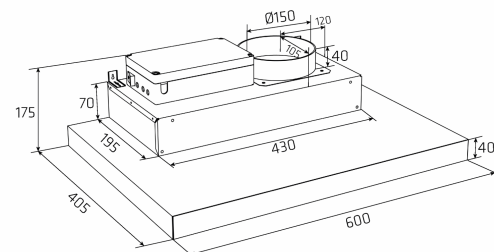

External motor