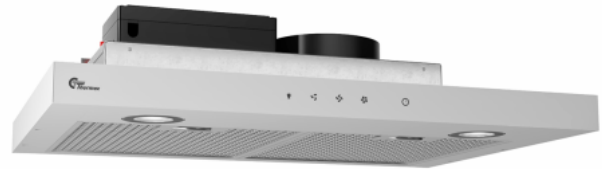

## Super Silent GT 600 mm White Without motor

Item number: 520.19.1101.0

€ 623,99

EAN: 5703347525247

Thermex Super Silent GT 60 cm in white for external motor is an efficient and smart hood for cupboard mounting. By connecting an external motor, you ensure an ultra-low noise level in your kitchen

**Thermex Super Silent GT** is a hood with a modern and minimalist design. The Super Silent GT is equipped with decorative filters that give an exclusive look and ensure an optimal distribution of the suction. It is possible to buy more [Thermex Toplink@](#) which starts the hood automatically when you start cooking. In other words, this means that you only have to think about cooking, Thermex takes care of the practicalities.

The operation of the Super Silent GT is a simple and intuitive glass touch operation, with the possibility to choose the suction strength, activation of after suction (timer) and switch the light on/off. In addition, you can operate the hood via the Thermex Remote app, which can be downloaded for free from the App store and Google Play. In the app, it is possible to adjust the brightness, activate periodic extraction and get an indication of the filter. You can also use [Voice link](#) the functionality built into the hood. Here you can control the hood with your voice alone via **Google Assistant (Hey Google)**. So there are plenty of options to choose from to operate your Thermex Super Silent GT.

### Specifications

Control	<b>Glass touch</b>
Material	<b>White painted steel and White glass</b>

Super Silent GT

External motor

Revisjonstato: 04.03.2022