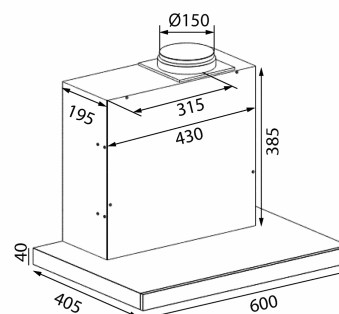

Internal motor