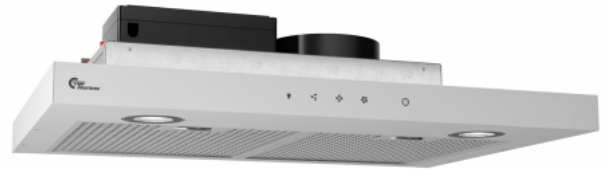

Super Silent GT 600 mm White Without motor

Item number: 520.19.1101.0

€ 623,99

EAN: 5703347525247

Thermex Super Silent GT 60 cm in white for external motor is an efficient and smart hood for cupboard mounting. By connecting an external motor, you ensure an ultra-low noise level in your kitchen

Thermex Super Silent GT is a hood with a modern and minimalist design. The Super Silent GT is equipped with decorative filters that give an exclusive look and ensure an optimal distribution of the suction. It is possible to buy more [Thermex Toplink@](#) which starts the hood automatically when you start cooking. In other words, this means that you only have to think about cooking, Thermex takes care of the practicalities.

The operation of the Super Silent GT is a simple and intuitive glass touch operation, with the possibility to choose the suction strength, activation of after suction (timer) and switch the light on/off. In addition, you can operate the hood via the Thermex Remote app, which can be downloaded for free from the App store and Google Play. In the app, it is possible to adjust the brightness, activate periodic extraction and get an indication of the filter. You can also use [Voice link](#) the functionality built into the hood. Here you can control the hood with your voice alone via **Google Assistant (Hey Google)**. So there are plenty of options to choose from to operate your Thermex Super Silent GT.