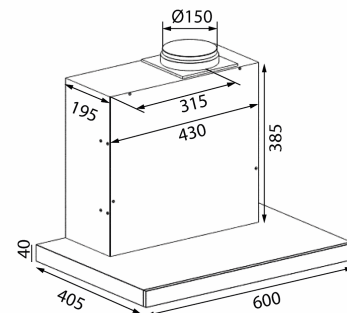

Internal motor