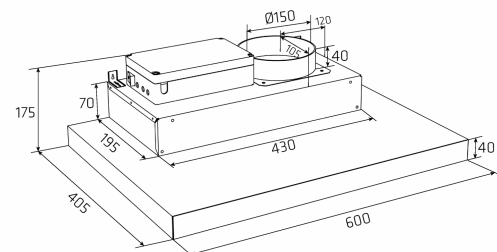

Specifications

Control	Glass touch
Material	White painted steel and White glass

Super Silent GT

External motor