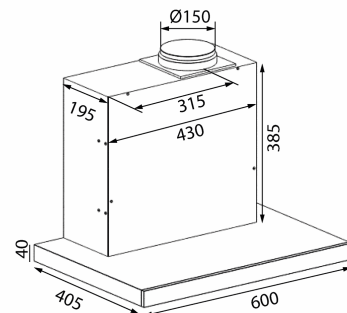

Internal motor