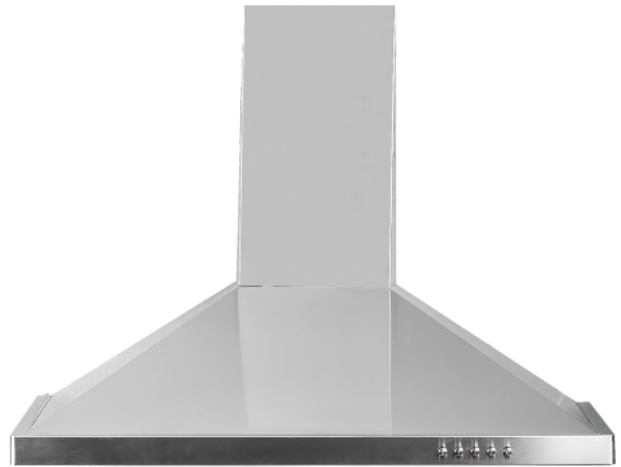

TXKP60 Stainless

Item number: 527.31.1268.2

B

EAN: 5703347532351

Thermex TXKP60 Stainless. Is an extremely affordable classic pyramid-shaped scope in 60 cm stainless for mounting on the wall with 3 speeds suction capacity up to 330 m³/h and LED lighting. Possibility of exhaust to the outdoors or recirculation.

Specifications

Minimum airflow [m ³ /h]	225
Minimum-Soundpower [dB(A)]	60
Maximum-airflow [m ³ /h]	354
Maximum-Soundpower [dB(A)]	69
Control	Push buttons
Material	Stainless steel

Aftrækstilbehør

Name	Number	Price
Carbon Flex Filter	535.46.1000.9	€ 304,44
Exhaust set Ø 160 mm	830.51.2162.9	€ 98,79
Exhaust set - sound/condensation insulated Ø162 mm	830.51.6162.9	€ 178,43
flex hose. Ø 162 mm per meters	800.70.4162.9	€ 35,29
Hose set Ø160 1.2 meters	800.70.6160.9	€ 66,54
Sound- and condensation-insulated flex hose Ø 162 mm	810.16.5160.9	€ 91,74
Tension band 8 60-215	815.16.8208.9	€ 24,19
Carbon filter set CF130	535.21.8310.9	€ 31,25