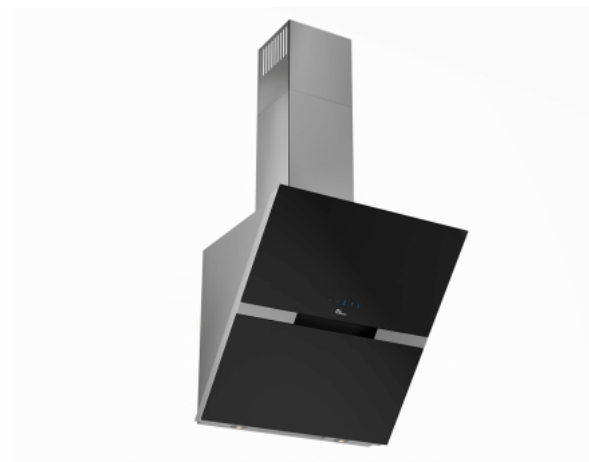

Preston II 600 mm Stainless/Black With motor

Item number: 540.23.2068.2

€ 1.890,13

EAN: 5703347514746

A

Preston II 60 cm in black with motor is an inclined hood in a beautiful and simple design, with a particularly strong suction motor. Discreet and functional glass touch operation

The **Thermex Preston II** is one of our most popular models, and not without reason, nice design and good performance with 3 speeds + boost. Glass touch operation that you call up by passing your hand over the glass plate. When it is not in use, all you see is the black glass plate. Preston II is [Thermex «All Possibilities»](#) compatible, so it can be adapted to all homes and all imaginable ventilation solutions.

Thermex Preston II is a really decorative and good solution. The built-in motor can produce up to 525 m³/h and as much as 750 m³/h when using the boost function.

Specifications

Minimum airflow [m ³ /h]	312
Minimum-Soundpower [dB(A)]	53
Maximum-airflow [m ³ /h]	560
Maximum-Soundpower [dB(A)]	64
Airflow with boost [m ³ /h]	787
Soundpower boost [dB(A)]	69
Control	Glass touch
Material	Stainless steel and Black glass

Preston II 900 mm Stainless/Black With motor

Item number: 540.23.2098.2

€ 2.040,33

EAN: 5703347514760

A

Preston II 90 cm in black with motor is an inclined hood in a beautiful and simple design, with a particularly strong suction motor. Discreet and functional glass touch operation