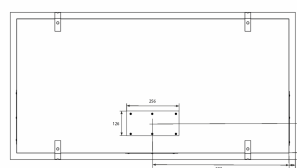

Metz Maxi 1200 mm Black With motor

Item number: 423.19.3168.2

€ 3.614,93

EAN: 5703347418655

Thermex Metz Maxi in black with motor is a minimalist built-in hood that can be hidden in the kitchen or in the ceiling. The motor is an energy-efficient Eco motor, which ensures a low noise level.

Thermex Metz maxi is the largest version in the exclusive Metz series, and is suitable for the large kitchen. **Thermex «All Possibilities» solution** means that it can be adapted to all homes and all types of exhaust and ventilation systems, including **Thermex Plasmex®**.

The hood is controlled by our new smart remote control or automatically via the hob with Thermex **Thermex Toplink®**. In addition, you can operate the hood via the Thermex Remote app, which can be downloaded for free from the App store and Google Play. In the app, it is possible to adjust the brightness, activate periodic extraction and get an indication of the filter.

You can also use **Voice link** the functionality built into the hood. Here you can control the hood with your voice alone via **Google Assistant (Hey Google)**. So there are plenty of options to choose from to operate your Thermex Metz maxi. The built-in motor can produce up to 562 m3/h.

Specifications

Minimum airflow [m3/h]	274
Minimum-Soundpower [dB(A)]	39
Maximum-airflow [m3/h]	568.7
Maximum-Soundpower [dB(A)]	58
Control	Remote control
Material	Black painted steel and Black glass

Metz Maxi - Metz Maxi Sky