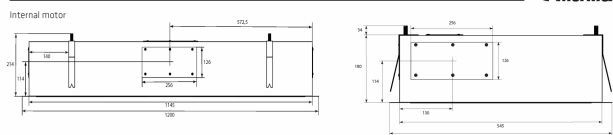

Metz Maxi - Metz Maxi Sky