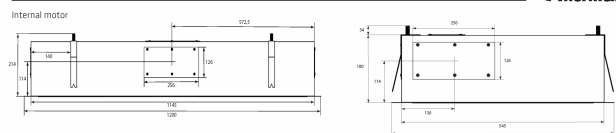

Specifications

Minimum airflow [m3/h]	274
Minimum-Soundpower [dB(A)]	39
Maximum-airflow [m3/h]	568.7
Maximum-Soundpower [dB(A)]	58
Control	Remote control
Material	White painted steel and White glass

Metz Maxi - Metz Maxi Sky