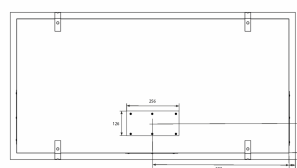

Specifications

Minimum airflow [m3/h]	274
Minimum-Soundpower [dB(A)]	39
Maximum-airflow [m3/h]	568.7
Maximum-Soundpower [dB(A)]	58
Control	Remote control
Material	White painted steel and White glass

Metz Maxi - Metz Maxi Sky