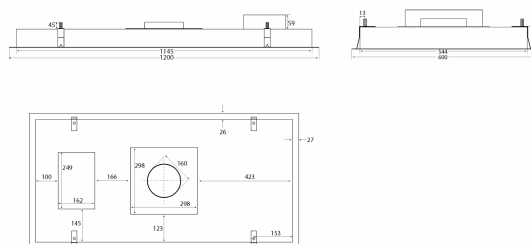

Metz Maxi

external motor

RevisjonId: 24.01.2019