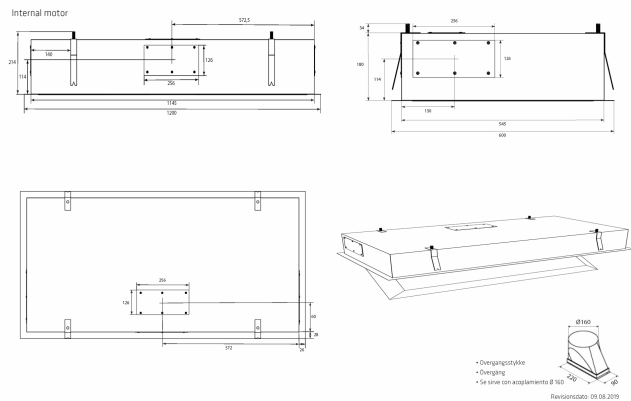

Specifications

Minimum airflow [m3/h]	274
Minimum-Soundpower [dB(A)]	39
Maximum-airflow [m3/h]	568.7
Maximum-Soundpower [dB(A)]	58
Control	Remote control
Material	Black painted steel and Black glass

Metz Maxi - Metz Maxi Sky