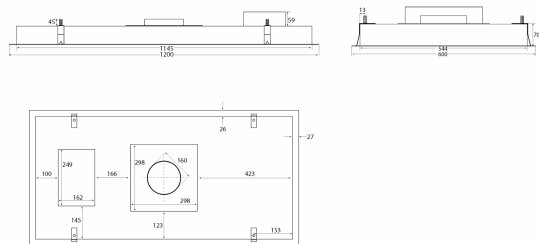

Metz Maxi

external motor

RevisjonId: 14.01.2019