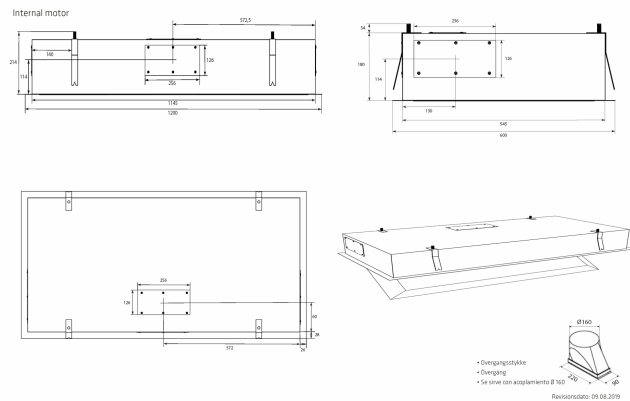

Specifications

Minimum airflow [m3/h]	274
Minimum-Soundpower [dB(A)]	39
Maximum-airflow [m3/h]	568.7
Maximum-Soundpower [dB(A)]	58
Control	Remote control
Material	White painted steel and White glass

Metz Maxi - Metz Maxi Sky