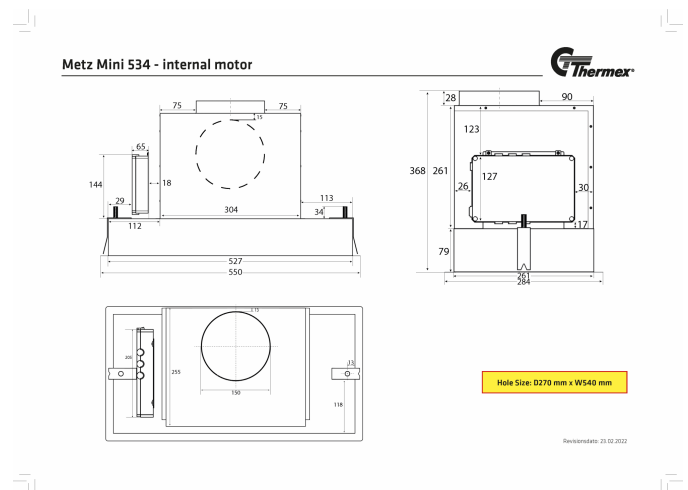

## Specifications

Minimum airflow [m <sup>3</sup> /h]	<b>310</b>
Minimum-Soundpower [dB(A)]	<b>51</b>
Maximum-airflow [m <sup>3</sup> /h]	<b>550</b>
Maximum-Soundpower [dB(A)]	<b>66</b>
Control	<b>Remote control</b>
Material	<b>Black painted steel and Black glass</b>