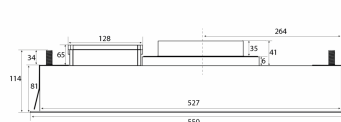

Metz Mini 534 - Metz Micro 534

external motor

Revisionsdato: 01.02.2019