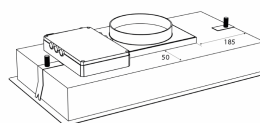

Specifications

Control	Remote control
Material	Black painted steel and Black glass

Metz Mini 534 - Metz Micro 534

external motor

Revisionsdato: 01.02.2019

Eksterne motorer

Name	Number	Price
External TX motor, wall	225.19.1100.2	€ 683,46
External TX II motor, ceiling	225.19.1200.2	€ 683,46
External CKB - CAB-200, EC motor	225.34.3720.2	€ 2.532,26
E220S	240.40.0111.0	€ 1.153,23
E220P	240.40.0110.0	€ 1.309,48

Aftrækstilbehør

Name	Number	Price
Hose set Ø160 1.2 meters	800.70.6160.9	€ 66,54
Hose set pvc ø162 mm	800.70.7160.9	€ 87,70
Exhaust set Ø 160 mm	830.51.2162.9	€ 98,79
Exhaust set - sound/condensation insulated Ø162 mm	830.51.6162.9	€ 178,43
Recirculation filter	535.19.3300.9	€ 61,49
Mini Plasmex	535.21.1500.9	€ 607,86
Carbon Flex Filter	535.46.1000.9	€ 304,44
Thermex Plasmex® filter I - Round	535.10.1000.9	€ 911,29
flex hose. Ø 162 mm per meters	800.70.4162.9	€ 35,29
Sound- and condensation-insulated flex hose Ø 162 mm	810.16.5160.9	€ 91,74
Tension band 6 60-165 mm	815.16.8206.9	€ 17,14