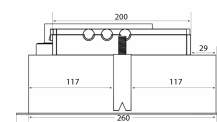

Specifications

Control	Remote control
Material	Black painted steel and Black glass

Metz Mini 534 - Metz Micro 534

external motor

Revisionsdato: 01.02.2019

Eksterne motorer

Name	Number	Price
External TX motor, wall	225.19.1100.2	€ 683,46
External TX II motor, ceiling	225.19.1200.2	€ 683,46
External CKB - CAB-200, EC motor	225.34.3720.2	€ 2.532,26
E220S	240.40.0111.0	€ 1.153,23
E220P	240.40.0110.0	€ 1.309,48

Aftrækstilbehør

Name	Number	Price
Hose set Ø160 1.2 meters	800.70.6160.9	€ 66,54
Hose set pvc ø162 mm	800.70.7160.9	€ 87,70
Exhaust set Ø 160 mm	830.51.2162.9	€ 98,79
Exhaust set - sound/condensation insulated Ø162 mm	830.51.6162.9	€ 178,43
Recirculation filter	535.19.3300.9	€ 61,49
Mini Plasmex	535.21.1500.9	€ 607,86
Carbon Flex Filter	535.46.1000.9	€ 304,44
Thermex Plasmex® filter I - Round	535.10.1000.9	€ 911,29
flex hose. Ø 162 mm per meters	800.70.4162.9	€ 35,29
Sound- and condensation-insulated flex hose Ø 162 mm	810.16.5160.9	€ 91,74
Tension band 6 60-165 mm	815.16.8206.9	€ 17,14