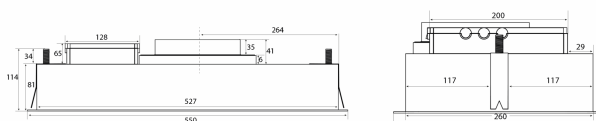

Metz Mini 534 - Metz Micro 534

external motor

Revisjonsdato: 01.02.2019