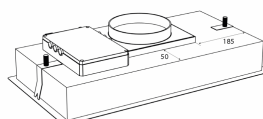

Specifications

Control	Remote control
Material	White painted steel and White glass

Metz Mini 534 - Metz Micro 534

external motor

Revisjonsdato: 01.02.2019

Eksterne motorer

Name	Number	Price
External TX motor, wall	225.19.1100.2	€ 683,46
External TX II motor, ceiling	225.19.1200.2	€ 683,46
External CKB - CAB-200, EC motor	225.34.3720.2	€ 2.532,26
E220S	240.40.0111.0	€ 1.153,23
E220P	240.40.0110.0	€ 1.309,48

Aftrækstilbehør

Name	Number	Price
Hose set Ø160 1.2 meters	800.70.6160.9	€ 66,54
Hose set pvc ø162 mm	800.70.7160.9	€ 87,70
Exhaust set Ø 160 mm	830.51.2162.9	€ 98,79
Exhaust set - sound/condensation insulated Ø162 mm	830.51.6162.9	€ 178,43
Recirculation filter	535.19.3300.9	€ 61,49
Mini Plasmex	535.21.1500.9	€ 607,86
Carbon Flex Filter	535.46.1000.9	€ 304,44
Thermex Plasmex® filter I - Round	535.10.1000.9	€ 911,29
flex hose. Ø 162 mm per meters	800.70.4162.9	€ 35,29
Sound- and condensation-insulated flex hose Ø 162 mm	810.16.5160.9	€ 91,74
Tension band 6 60-165 mm	815.16.8206.9	€ 17,14