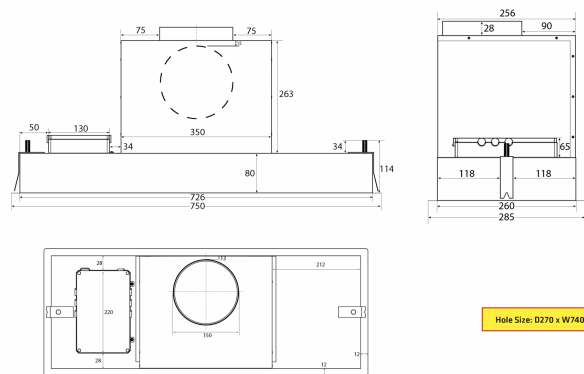

Specifications

Minimum airflow [m³/h]	310
Minimum-Soundpower [dB(A)]	51
Maximum-airflow [m³/h]	550
Maximum-Soundpower [dB(A)]	66
Control	Remote control
Material	Black painted steel and Black glass

Metz Mini 734 - internal motor