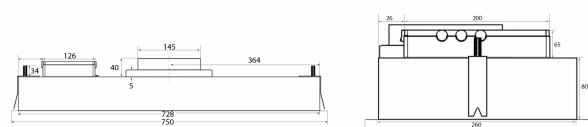

Specifications

Control
Material

Remote control
Black painted steel and Black glass

Metz Mini 734 - external motor

Hole Size: D270 x W740 mm

Revisjonsdato: 16.10.2020

Eksterne motorer

Name	Number	Price
External TX motor, wall	225.19.1100.2	€ 683,46
External TX II motor, ceiling	225.19.1200.2	€ 683,46
External CKB - CAB-200, EC motor	225.34.3720.2	€ 2.532,26
E220S	240.40.0111.0	€ 1.153,23
E220P	240.40.0110.0	€ 1.309,48

Aftrækstilbehør

Name	Number	Price
Hose set Ø160 1.2 meters	800.70.6160.9	€ 66,54
Hose set pvc ø162 mm	800.70.7160.9	€ 87,70
Exhaust set Ø 160 mm	830.51.2162.9	€ 98,79
Exhaust set - sound/condensation insulated Ø162 mm	830.51.6162.9	€ 178,43
Recirculation filter	535.19.3300.9	€ 61,49
Mini Plasmex	535.21.1500.9	€ 607,86
Carbon Flex Filter	535.46.1000.9	€ 304,44
Thermex Plasmex® filter I - Round	535.10.1000.9	€ 911,29
flex hose. Ø 162 mm per meters	800.70.4162.9	€ 35,29
Sound- and condensation-insulated flex hose Ø 162 mm	810.16.5160.9	€ 91,74
Tension band 6 60-165 mm	815.16.8206.9	€ 17,14