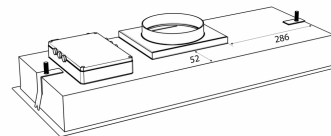

Specifications

Control
Material

Remote control
Black painted steel and Black glass

Metz Mini 734 - external motor

Hole Size: D270 x W740 mm

Revisjonsdato: 16.10.2020

Eksterne motorer

Name	Number	Price
External TX motor, wall	225.19.1100.2	€ 683,46
External TX II motor, ceiling	225.19.1200.2	€ 683,46
External CKB - CAB-200, EC motor	225.34.3720.2	€ 2.532,26
E220S	240.40.0111.0	€ 1.153,23
E220P	240.40.0110.0	€ 1.309,48

Aftrækstilbehør

Name	Number	Price
Hose set Ø160 1.2 meters	800.70.6160.9	€ 66,54
Hose set pvc ø162 mm	800.70.7160.9	€ 87,70
Exhaust set Ø 160 mm	830.51.2162.9	€ 98,79
Exhaust set - sound/condensation insulated Ø162 mm	830.51.6162.9	€ 178,43
Recirculation filter	535.19.3300.9	€ 61,49
Mini Plasmex	535.21.1500.9	€ 607,86
Carbon Flex Filter	535.46.1000.9	€ 304,44
Thermex Plasmex® filter I - Round	535.10.1000.9	€ 911,29
flex hose. Ø 162 mm per meters	800.70.4162.9	€ 35,29
Sound- and condensation-insulated flex hose Ø 162 mm	810.16.5160.9	€ 91,74
Tension band 6 60-165 mm	815.16.8206.9	€ 17,14