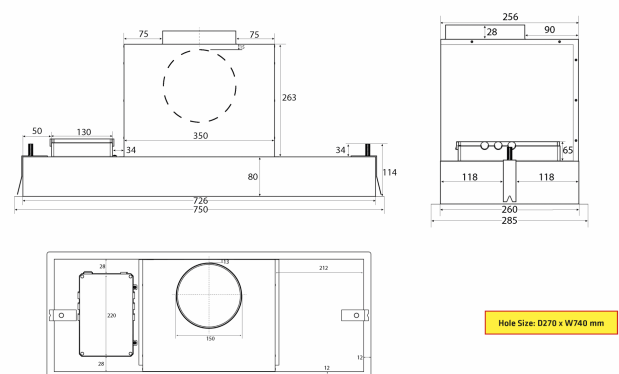

Specifications

Minimum airflow [m³/h]	310
Minimum-Soundpower [dB(A)]	51
Maximum-airflow [m³/h]	550
Maximum-Soundpower [dB(A)]	66
Control	Remote control
Material	White painted steel and White glass

Metz Mini 734 - internal motor