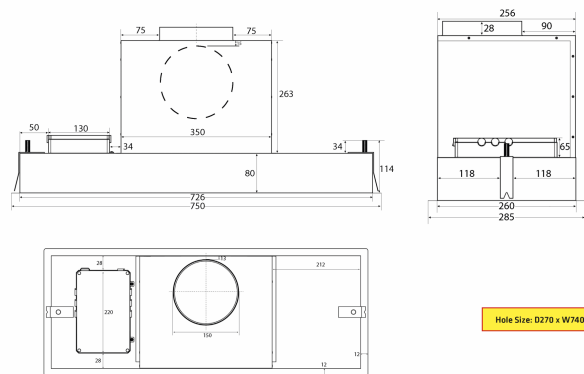

Specifications

Minimum airflow [m3/h]	310
Minimum-Soundpower [dB(A)]	51
Maximum-airflow [m3/h]	550
Maximum-Soundpower [dB(A)]	66
Control	Remote control
Material	Black painted steel and Black glass

Metz Mini 734 - internal motor