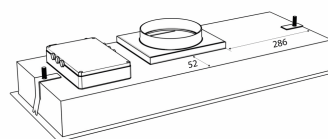

Metz Mini 750 mm Black Without motor

Item number: 423.19.5808.0

€ 2.047,38

EAN: 5703347526732

Thermex Metz mini 750 mm in black without motor is a minimalist built-in hood that is hidden in the overhead cabinet and is intended for connection to an external motor, central ventilation or heat recovery

Thermex Metz mini 750 mm in black without motor is a stylish built-in hood and is suitable for a slightly smaller kitchen or if you want to build it into an overhead cabinet. [Thermex «All Possibilities» solution](#) means that it can be adapted to all homes and all types of exhaust and ventilation systems, too [Thermex Plasmex®](#).

The hood is controlled by our new smart remote control or automatically via the hob with [Thermex Toplink®](#). In addition, you can operate the hood via the Thermex Remote app, which can be downloaded for free from the App store and Google Play. In the app, it is possible to adjust the brightness, activate periodic extraction and get an indication of the filter.

You can also use [Voice link](#) the functionality built into the hood. Here you can control the hood with your voice alone via [Google Assistant (Hey Google)](#). So there are plenty of options to choose from to operate your Thermex Metz mini. Metz Mini will keep your kitchen and associated rooms completely free of food and steam with the help of the external motors Thermex offers

Specifications

Control	Remote control
Material	Black painted steel and Black glass

Metz Mini 734 - external motor

Hole Size: D270 x W740 mm

Revisjonsdato: 16.10.2020