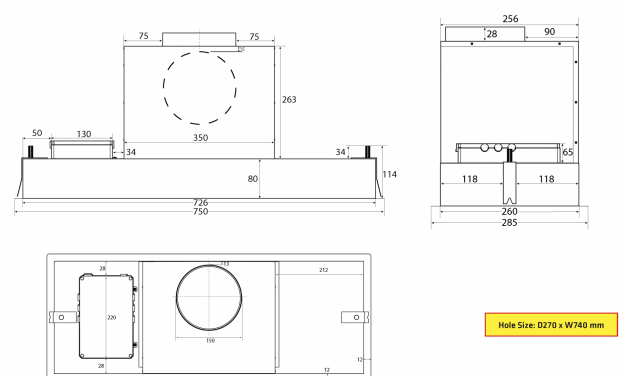

Specifications

Minimum airflow [m³/h]	310
Minimum-Soundpower [dB(A)]	51
Maximum-airflow [m³/h]	550
Maximum-Soundpower [dB(A)]	66
Control	Remote control
Material	White painted steel and White glass

Metz Mini 734 - internal motor