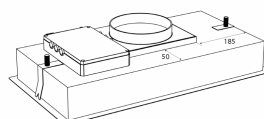

Metz Mini 534 - Metz Micro 534

external motor

Revisjonsdato: 01.02.2019

Specifications

Control	Remote control
Material	White painted steel and White glass