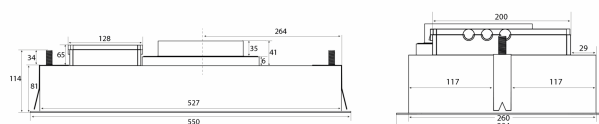

Specifications

Control	Remote control
Material	Black painted steel and Black glass

Metz Mini 534 - Metz Micro 534

external motor

Revisionsdato: 01.02.2019

Eksterne motorer

Name	Number	Price
External TX motor, wall	225.19.1100.2	€ 683,46
External TX II motor, ceiling	225.19.1200.2	€ 683,46
External CKB - CAB-200, EC motor	225.34.3720.2	€ 2.532,26
E220S	240.40.0111.0	€ 1.153,23
E220P	240.40.0110.0	€ 1.309,48