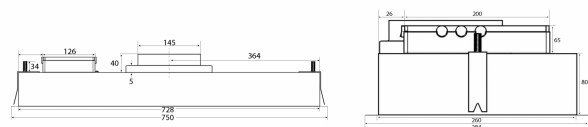

Specifications

Control	Remote control
Material	White painted steel and White glass

Metz Mini 734 - external motor

Hole Size: D270 x W740 mm

Revisjonsdato: 15.10.2020

Eksterne motorer

Name	Number	Price
External TX motor, wall	225.19.1100.2	€ 683,46
External TX II motor, ceiling	225.19.1200.2	€ 683,46
External CKB - CAB-200, EC motor	225.34.3720.2	€ 2.532,26
E220S	240.40.0111.0	€ 1.153,23
E220P	240.40.0110.0	€ 1.309,48