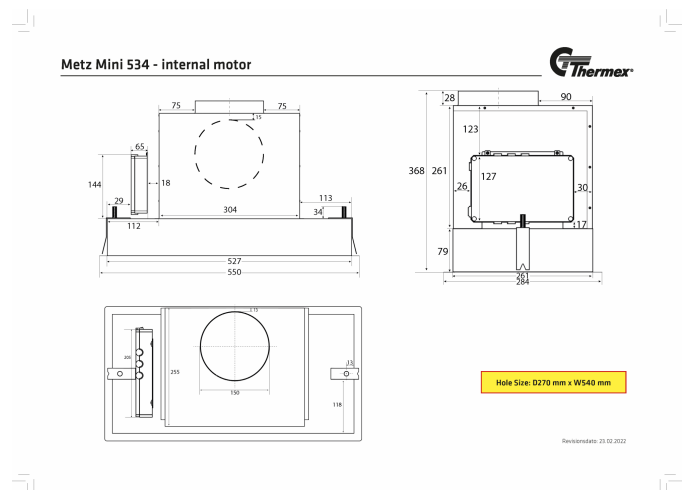

Specifications

Minimum airflow [m3/h]	310
Minimum-Soundpower [dB(A)]	51
Maximum-airflow [m3/h]	550
Maximum-Soundpower [dB(A)]	66
Control	Remote control
Material	Black painted steel and Black glass