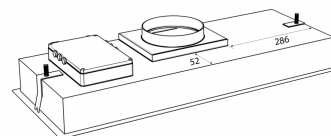

Specifications

Control	Remote control
Material	White painted steel and White glass

Metz Mini 734 - external motor

Hole Size: D270 x W740 mm

Revisjonsdato: 15.10.2020

Eksterne motorer

Name	Number	Price
External TX motor, wall	225.19.1100.2	€ 683,46
External TX II motor, ceiling	225.19.1200.2	€ 683,46
External CKB - CAB-200, EC motor	225.34.3720.2	€ 2.532,26
E220S	240.40.0111.0	€ 1.153,23
E220P	240.40.0110.0	€ 1.309,48