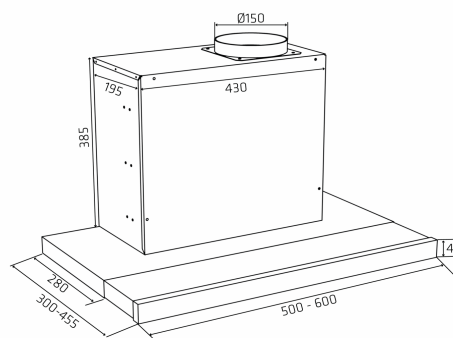

SUPER SILENT UDTRÆK

Internal motor