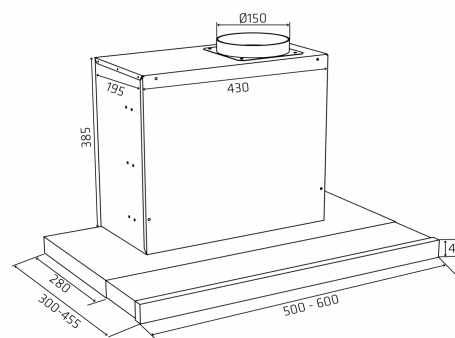

SUPER SILENT UDTRÆK

Internal motor