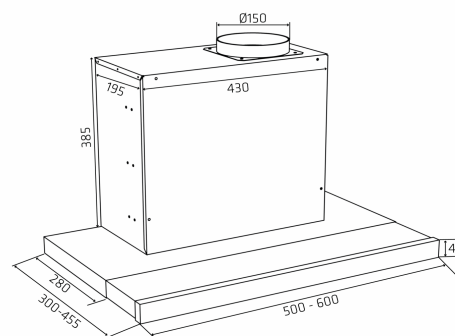

SUPER SILENT UDTRÆK

Internal motor