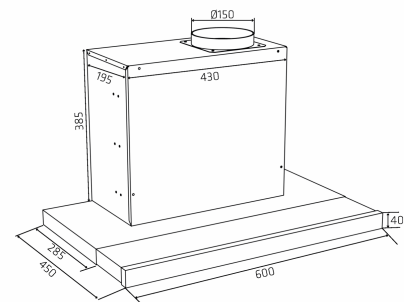

Specifications

Minimum airflow [m3/h]	161.5
Minimum-Soundpower [dB(A)]	35
Maximum-airflow [m3/h]	524.6
Maximum-Soundpower [dB(A)]	61
Control	Glass touch
Material	Black painted steel and Black glass

Alsace Udtræk
Intern motor