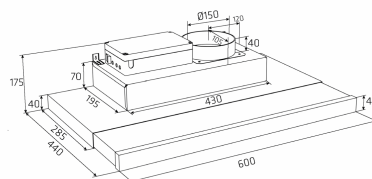

## Alsace Pull-out 60 cm Black Without motor

Item number: 520.19.2168.0

€ 943,55

EAN: 5703347528491

Thermex Alsace 60 cm in black without motor is an efficient and quiet hood for cupboard mounting, and is intended for connection to an external motor, central ventilation or heat recovery

**Alsace Pull** -out is a cupboard-integrated solution that combines elegance and the best possible use of cupboard space. The elegant glass touch operation provides a clean and elegant design.

### Specifications

Control	Glass touch
Material	Black painted steel and Black glass

Alsace, 60 cm udtræk  
Extern motor

Revisionsdato: 03032022