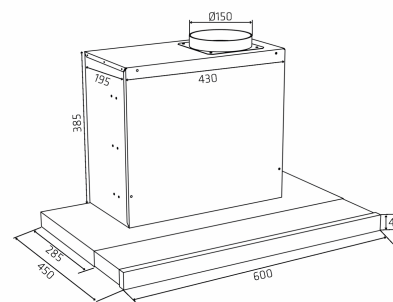

Specifications

Minimum airflow [m3/h]	161.5
Minimum-Soundpower [dB(A)]	35
Maximum-airflow [m3/h]	524.6
Maximum-Soundpower [dB(A)]	61
Control	Glass touch
Material	White painted steel and White glass

Alsace Udtræk
Intern motor