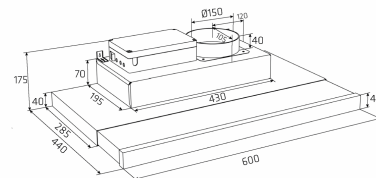

Revisjonsdato: 0302022