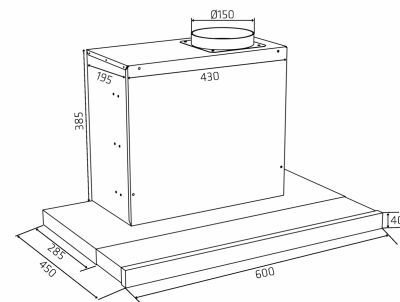

Specifications

Minimum airflow [m3/h]	161.5
Minimum-Soundpower [dB(A)]	35
Maximum-airflow [m3/h]	524.6
Maximum-Soundpower [dB(A)]	61
Control	Glass touch
Material	White painted steel and White glass

Alsace Udtræk
Intern motor