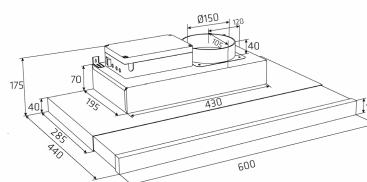

Specifications

Control	Glass touch
Material	Black painted steel and Black glass

Alsace, 60 cm udtræk
Extern motor