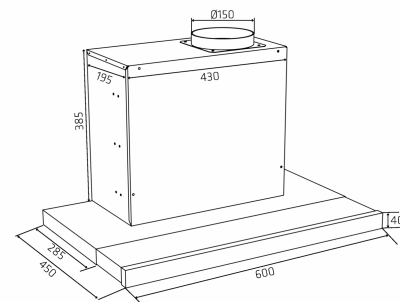

Specifications

Minimum airflow [m3/h]	161.5
Minimum-Soundpower [dB(A)]	35
Maximum-airflow [m3/h]	524.6
Maximum-Soundpower [dB(A)]	61
Control	Glass touch
Material	Black painted steel and Black glass

Alsace Udtræk
Intern motor