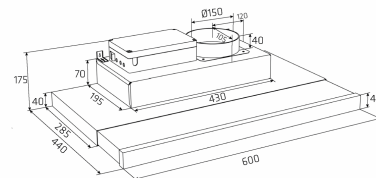

Revisjonsdato: 03/02/2022