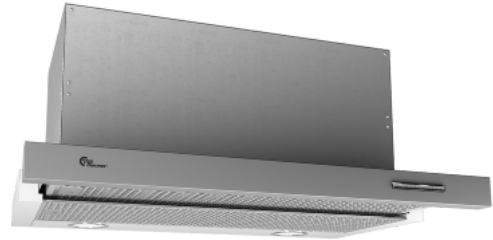

Slim S4 PLUS 600 mm Stainless/White With motor

Item number: 520.42.3368.2

€ 827,63

EAN: 5703347522765

A

Thermex Slim S4 plus 60 cm in stainless steel with motor is an efficient and quiet extractor hood for cupboard mounting. The built-in motor ensures efficient extraction and the control button ensures simple and reliable operation.

As the name suggests, **Thermex Slim S4 Plus** is both slim and elegant, but at the same time has all the power you could wish for. It has a boost function for those times when you really need the hood to perform at its maximum. When it is not in use, because it is a pull-out model, it can be slid in and combined with an overhead cabinet. Extra good and neat filter makes it even more efficient and elegant. The built-in motor can produce up to 587 m³/h

Specifications

Minimum airflow [m ³ /h]	302
Minimum-Soundpower [dB(A)]	49
Maximum-airflow [m ³ /h]	587
Maximum-Soundpower [dB(A)]	63
Airflow with boost [m ³ /h]	700
Soundpower boost [dB(A)]	68
Control	Soft touch
Material	White painted steel with stainless steel front