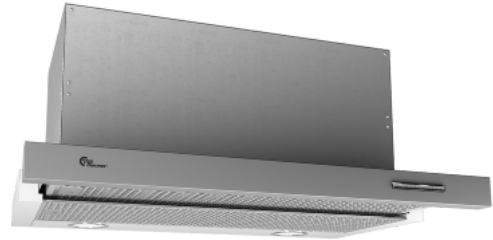

Slim S4 PLUS 600 mm Stainless/White With motor

Item number: 520.42.3368.2

€ 827,63

EAN: 5703347522765

A

Thermex Slim S4 plus 60 cm in stainless steel with motor is an efficient and quiet extractor hood for cupboard mounting. The built-in motor ensures efficient extraction and the control button ensures simple and reliable operation.

As the name suggests, **Thermex Slim S4 Plus** is both slim and elegant, but at the same time has all the power you could wish for. It has a boost function for those times when you really need the hood to perform at its maximum. When it is not in use, because it is a pull-out model, it can be slid in and combined with an overhead cabinet. Extra good and neat filter makes it even more efficient and elegant. The built-in motor can produce up to 587 m³/h

Specifications

Minimum airflow [m ³ /h]	302
Minimum-Soundpower [dB(A)]	49
Maximum-airflow [m ³ /h]	587
Maximum-Soundpower [dB(A)]	63
Airflow with boost [m ³ /h]	700
Soundpower boost [dB(A)]	68
Control	Soft touch
Material	White painted steel with stainless steel front

Slim S4 PLUS

Item number:

€ 0,00

EAN:

Specifications

Control
Material

Soft touch
White painted steel with
stainless steel front

Tilkøb af montering