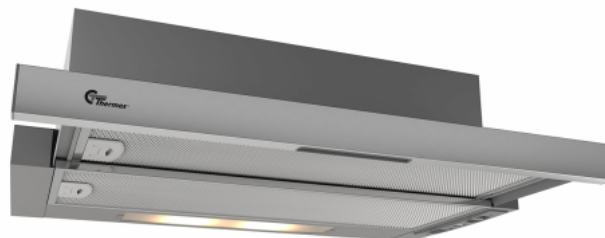

York III 600 mm Grey/Stainless Lux

Item number: 520.42.3418.2

€ 246,98

EAN: 5703347528941

Thermex York III Lux 60 cm in stainless steel with motor is an affordable and efficient and quiet extractor hood for cupboard mounting. The built-in motor ensures a low noise level for maximum comfort in the kitchen. The elegant glass touch panel makes operation simple.

Thermex York III Lux is an extra affordable cupboard-integrated extractor hood available in two versions: Standard and Lux. Lux has a more powerful motor than Standard. You can choose between either white with white front, black with black front, or gray with stainless front. Smart mounting system makes it a dream for the do-it-yourself man or woman and anyone else who is primarily looking for an affordable and «hassle free» extractor hood in the kitchen. The built-in Lux motor can produce up to 390 m³/h.

Specifications

Minimum airflow [m ³ /h]	259
Minimum-Soundpower [dB(A)]	65
Maximum-airflow [m ³ /h]	369
Maximum-Soundpower [dB(A)]	73
Control	Slide buttons
Material	Gray painted with Stainless steel front