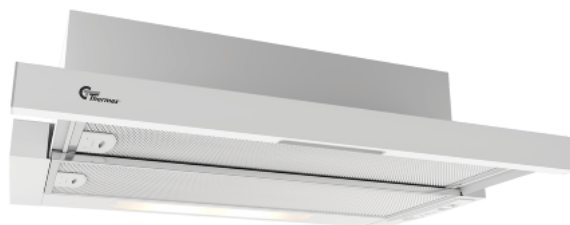

York III 600 mm White Lux

Item number: 520.42.3411.2

€ 246,98

EAN: 5703347528934

D

Thermex York III Lux 60 cm in white with motor is an affordable and efficient and quiet extractor hood for cupboard mounting. The built-in motor ensures a low noise level for maximum comfort in the kitchen. The elegant glass touch panel makes operation simple.

Thermex York III Lux is an extra affordable cupboard-integrated extractor hood available in two versions: Standard and Lux. Lux has a more powerful motor than Standard. You can choose between either white with white front, black with black front, or gray with stainless front. Smart mounting system makes it a dream for the do-it-yourself man or woman and anyone else who is primarily looking for an affordable and «hassle free» extractor hood in the kitchen. The built-in Lux motor can produce up to 390 m³/h.

Specifications

Minimum airflow [m ³ /h]	259
Minimum-Soundpower [dB(A)]	65
Maximum-airflow [m ³ /h]	369
Maximum-Soundpower [dB(A)]	73
Control	Slide buttons
Material	White painted steel

Tilkøb af montering