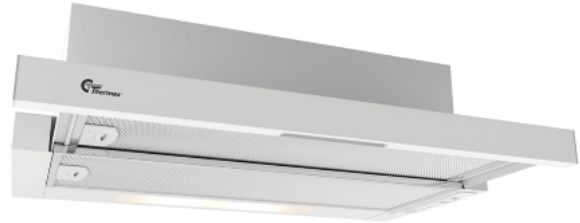

## York III 600mm White Standard

Item number: 520.42.3401.2

€ 217,74

EAN: 5703347528910

**D**

Thermex York III 60 cm in white with motor is an affordable and efficient and quiet hood for cupboard mounting. The built-in motor ensures a low noise level for maximum comfort in the kitchen. The elegant glass touch panel makes operation simple.

The Thermex York III is an extra affordable cupboard-integrated extractor hood available in two versions: Standard and Lux. Lux has a more powerful motor than Standard. You can choose between either white with white front, black with black front, or gray with stainless front. Smart mounting system makes it a dream for the do-it-yourself man or woman and anyone else who is primarily looking for an affordable and «hassle free» extractor hood in the kitchen. The built-in motor can produce up to 279 m<sup>3</sup>/h.

### Specifications

Minimum airflow [m <sup>3</sup> /h]	<b>149</b>
Minimum-Soundpower [dB(A)]	<b>47</b>
Maximum-airflow [m <sup>3</sup> /h]	<b>279</b>
Maximum-Soundpower [dB(A)]	<b>61</b>
Control	<b>Slide buttons</b>
Material	<b>White painted steel</b>