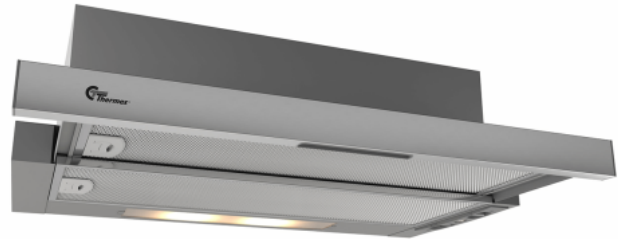

York III 600 mm Grey/Stainless Lux

Item number: 520.42.3418.2

€ 246,98

EAN: 5703347528941

Thermex York III Lux 60 cm in stainless steel with motor is an affordable and efficient and quiet extractor hood for cupboard mounting. The built-in motor ensures a low noise level for maximum comfort in the kitchen. The elegant glass touch panel makes operation simple.

Thermex York III Lux is an extra affordable cupboard-integrated extractor hood available in two versions: Standard and Lux. Lux has a more powerful motor than Standard. You can choose between either white with white front, black with black front, or gray with stainless front. Smart mounting system makes it a dream for the do-it-yourself man or woman and anyone else who is primarily looking for an affordable and «hassle free» extractor hood in the kitchen. The built-in Lux motor can produce up to 390 m³/h.

Specifications

Minimum airflow [m³/h]	259
Minimum-Soundpower [dB(A)]	65
Maximum-airflow [m³/h]	369
Maximum-Soundpower [dB(A)]	73
Control	Slide buttons
Material	Gray painted with Stainless steel front