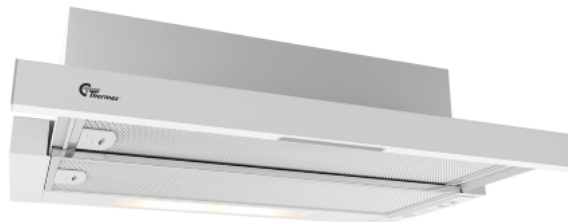

York III 500 mm White Lux

Item number: 520.42.3611.2

€ 246,98

EAN: 5703347528972

D

Thermex York III Lux 50 cm in white with motor is an affordable and efficient and quiet extractor hood for cupboard mounting. The built-in motor ensures a low noise level for maximum comfort in the kitchen. The elegant glass touch panel makes operation simple.

Thermex York III Lux is an extra affordable cupboard-integrated extractor hood available in two versions: Standard and Lux. Lux has a more powerful motor than Standard. You can choose between either white with white front, black with black front, or gray with stainless front. Smart mounting system makes it a dream for the do-it-yourself man or woman and anyone else who is primarily looking for an affordable and «hassle free» extractor hood in the kitchen. The built-in Lux motor can produce up to 390 m³/h.

Specifications

Minimum airflow [m³/h]	242
Minimum-Soundpower [dB(A)]	47
Maximum-airflow [m³/h]	390
Maximum-Soundpower [dB(A)]	66
Control	Slide buttons
Material	White painted steel