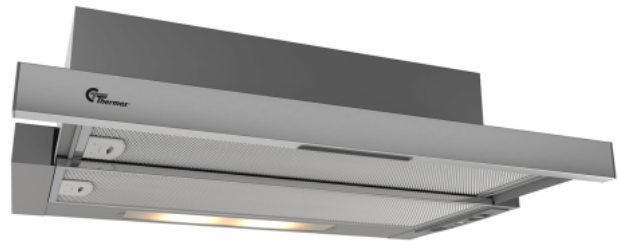

York III 600 mm Grey/Stainless Standard

Item number: 520.42.3408.2

€ 217,74

EAN: 5703347528927

The Thermex York III 60 cm in stainless steel with motor is an affordable and efficient and quiet hood for cupboard mounting. The built-in motor ensures a low noise level for maximum comfort in the kitchen. The elegant glass touch panel makes operation simple.

The Thermex York III is an extra affordable cupboard-integrated extractor hood available in two versions: Standard and Lux. Lux has a more powerful motor than Standard. You can choose between either white with white front, black with black front, or gray with stainless front. Smart mounting system makes it a dream for the do-it-yourself man or woman and anyone else who is primarily looking for an affordable and «hassle free» extractor hood in the kitchen. The built-in motor can produce up to 279 m³/h.