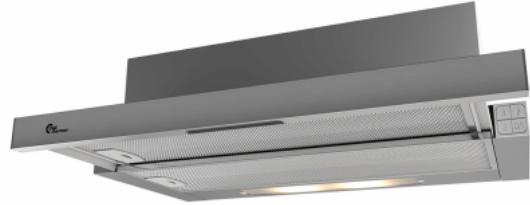

Colmar II 600 mm Grey/Stainless With motor

Item number: 520.42.3718.2

€ 276,21

EAN: 5703347529009

Thermex Colmar in stainless steel with motor is an affordable and efficient and quiet extractor hood for cupboard mounting. The built-in motor ensures a low noise level for maximum comfort in the kitchen. The elegant glass touch panel makes operation simple.

Thermex Colmar is an affordable and efficient and quiet hood for cupboard mounting. The built-in motor ensures a low noise level for maximum comfort in the kitchen. The elegant glass touch panel makes operation simple and clear. The built-in motor can produce up to 390 m³/h

Specifications

Minimum airflow [m ³ /h]	259
Minimum-Soundpower [dB(A)]	65
Maximum-airflow [m ³ /h]	369
Maximum-Soundpower [dB(A)]	73
Control	Push buttons
Material	Stainless steel

Aftrækstilbehør

Name	Number	Price
Thermex Plasmex® filter I - Round	535.10.1000.9	€ 911,29
Mini Plasmex	535.21.1500.9	€ 607,86
Recirculation filterset KF60	535.42.9160.9	€ 49,40
flex hose. Ø 127 mm per meters	800.70.4127.9	€ 31,25
Sound and condensation insulation. Ø 127 mm per meters	810.16.5127.9	€ 73,59
Tension band 6 60-165 mm	815.16.8206.9	€ 17,14
Exhaust set, Ø 125 mm	830.51.2127.9	€ 97,79
Hose set pvc ø127 mm	800.70.7127.9	€ 73,59
Hose set Ø127 1.2 meters	800.70.6127.9	€ 58,46
Exhaust set isol. ø127	830.51.6127.9	€ 178,43
Carbon Flex Filter	535.46.1000.9	€ 304,44