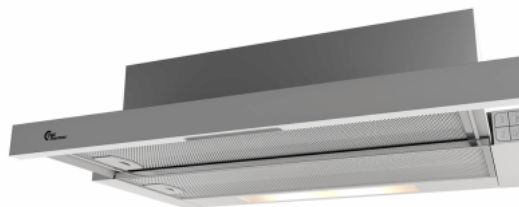

## Colmar II 600 mm White With motor

Item number: 520.42.3711.2

€ 276,21

EAN: 5703347528996

Thermex Colmar in white with motor is an affordable and efficient and quiet hood for cupboard mounting. The built-in motor ensures a low noise level for maximum comfort in the kitchen. The elegant glass touch panel makes operation simple.

**Thermex Colmar** is an affordable and efficient and quiet hood for cupboard mounting. The built-in motor ensures a low noise level for maximum comfort in the kitchen. The elegant glass touch panel makes operation simple and clear. The built-in motor can produce up to 390 m<sup>3</sup>/h

### Specifications

Minimum airflow [m <sup>3</sup> /h]	259
Minimum-Soundpower [dB(A)]	65
Maximum-airflow [m <sup>3</sup> /h]	369
Maximum-Soundpower [dB(A)]	73
Control	Push buttons
Material	White painted steel