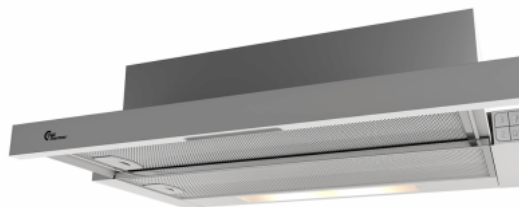

Colmar II 600 mm White With motor

Item number: 520.42.3711.2

€ 276,21

EAN: 5703347528996

Thermex Colmar in white with motor is an affordable and efficient and quiet hood for cupboard mounting. The built-in motor ensures a low noise level for maximum comfort in the kitchen. The elegant glass touch panel makes operation simple.

Thermex Colmar is an affordable and efficient and quiet hood for cupboard mounting. The built-in motor ensures a low noise level for maximum comfort in the kitchen. The elegant glass touch panel makes operation simple and clear. The built-in motor can produce up to 390 m³/h

Colmar II 600 mm Grey/Stainless With motor

Item number: 520.42.3718.2

€ 276,21

EAN: 5703347529009

Thermex Colmar in stainless steel with motor is an affordable and efficient and quiet extractor hood for cupboard mounting. The built-in motor ensures a low noise level for maximum comfort in the kitchen. The elegant glass touch panel makes operation simple.