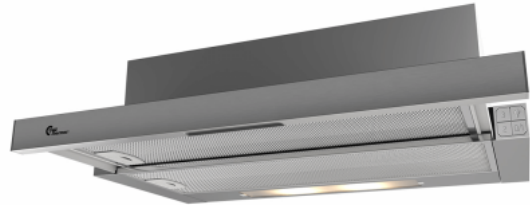

Colmar II 600 mm White With motor

Item number: 520.42.3711.2

€ 276,21

EAN: 5703347528996

Thermex Colmar in white with motor is an affordable and efficient and quiet hood for cupboard mounting. The built-in motor ensures a low noise level for maximum comfort in the kitchen. The elegant glass touch panel makes operation simple.

Thermex Colmar is an affordable and efficient and quiet hood for cupboard mounting. The built-in motor ensures a low noise level for maximum comfort in the kitchen. The elegant glass touch panel makes operation simple and clear. The built-in motor can produce up to 390 m³/h

Colmar II 600 mm Grey/Stainless With motor

Item number: 520.42.3718.2

€ 276,21

EAN: 5703347529009

Thermex Colmar in stainless steel with motor is an affordable and efficient and quiet extractor hood for cupboard mounting. The built-in motor ensures a low noise level for maximum comfort in the kitchen. The elegant glass touch panel makes operation simple.