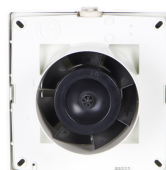

Punto M 100

Item number: 200.40.4102.2

€ 668,35

EAN: 8010300116167

Fan series with a wide selection of models for installation in the wall, ceiling or window

Fan series with a wide selection of models for installation in the wall, ceiling or window. When installing in a window, a special window kit is used. An efficient solution for bathrooms, toilets and other smaller spaces.

Specifications

Energy consumption [W]	18
Luftmængde ved 0 Pascal [m³/t]	90
Kapslingsklasse	IPX4
Control	None
Material	Plastic