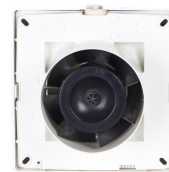

Punto 100/4 Hours LL

Item number: 200.40.4100.2

€ 412,30

EAN: 8010300112220

Fan series with a wide selection of models for installation in the wall, ceiling or window

Fan series with a wide selection of models for installation in the wall, ceiling or window. When installing in a window, a special window kit is used. An efficient solution for bathrooms, toilets and other smaller spaces.

Specifications

Energy consumption [W]	18
Luftmængde ved 0 Pascal [m ³ /t]	90
Kapslingsklasse	IPX4
Control	None
Material	Plastic

Punto M 100 A

Item number: 200.40.4000.2

€ 287,30

EAN: 8010300112022

Fan series with a wide selection of models for installation in the wall, ceiling or window

Fan series with a wide selection of models for installation in the wall, ceiling or window. When installing in a window, a special window kit is used. An efficient solution for bathrooms, toilets and other smaller spaces.

Specifications

Energy consumption [W]	18
Luftmængde ved 0 Pascal [m ³ /t]	90
Kapslingsklasse	IPX4
Control	None
Material	Plastic

Punto M 100

Item number: 200.40.4102.2

€ 668,35

EAN: 8010300116167

Fan series with a wide selection of models for installation in the wall, ceiling or window