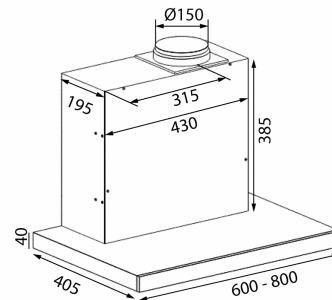

Specifications

Minimum airflow [m ³ /h]	170.8
Minimum-Soundpower [dB(A)]	37
Maximum-airflow [m ³ /h]	532.4
Maximum-Soundpower [dB(A)]	59
Control	Glass touch
Material	Stainless steel and Black glass

Alsace
Internal motor