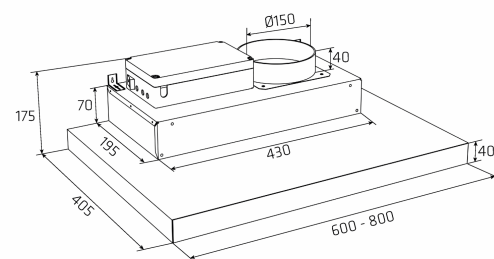

Specifications

Control **Glass touch**
Material **Stainless steel and Black glass**

Alsace
External motor

Revisjonsdato: 02.12.2019