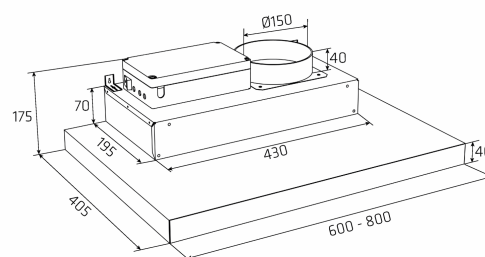

Alsace

External motor

Revisjonsdato: 01/12/2019