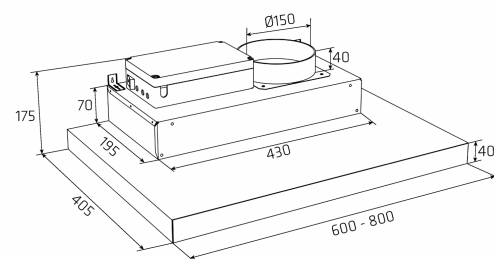

Specifications

Control	Glass touch
Material	Stainless steel and Black glass

Alsace
External motor

Revisjonsdato: 02.12.2019