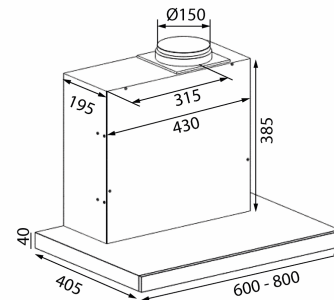

Specifications

Minimum airflow [m ³ /h]	170.8
Minimum-Soundpower [dB(A)]	37
Maximum-airflow [m ³ /h]	532.4
Maximum-Soundpower [dB(A)]	59
Control	Glass touch
Material	Stainless steel and Black glass

Alsace
Internal motor