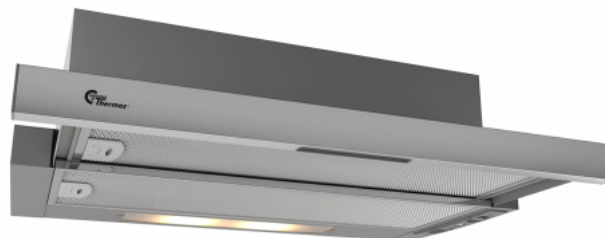

York III 600 mm Grey/Stainless Standard

Item number: 520.42.3408.2

€ 217,74

EAN: 5703347528927

The Thermex York III 60 cm in stainless steel with motor is an affordable and efficient and quiet hood for cupboard mounting. The built-in motor ensures a low noise level for maximum comfort in the kitchen. The elegant glass touch panel makes operation simple.

The Thermex York III is an extra affordable cupboard-integrated extractor hood available in two versions: Standard and Lux. Lux has a more powerful motor than Standard. You can choose between either white with white front, black with black front, or gray with stainless front. Smart mounting system makes it a dream for the do-it-yourself man or woman and anyone else who is primarily looking for an affordable and «hassle free» extractor hood in the kitchen. The built-in motor can produce up to 279 m³/h.

Specifications

Minimum airflow [m³/h]	149
Minimum-Soundpower [dB(A)]	47
Maximum-airflow [m³/h]	279
Maximum-Soundpower [dB(A)]	61
Control	Slide buttons
Material	Gray painted with Stainless steel front