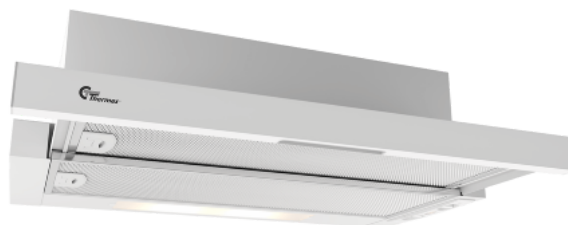

York III 600 mm White Lux

Item number: 520.42.3411.2

€ 246,98

EAN: 5703347528934

D

Thermex York III Lux 60 cm in white with motor is an affordable and efficient and quiet extractor hood for cupboard mounting. The built-in motor ensures a low noise level for maximum comfort in the kitchen. The elegant glass touch panel makes operation simple.

Thermex York III Lux is an extra affordable cupboard-integrated extractor hood available in two versions: Standard and Lux. Lux has a more powerful motor than Standard. You can choose between either white with white front, black with black front, or gray with stainless front. Smart mounting system makes it a dream for the do-it-yourself man or woman and anyone else who is primarily looking for an affordable and «hassle free» extractor hood in the kitchen. The built-in Lux motor can produce up to 390 m³/h.