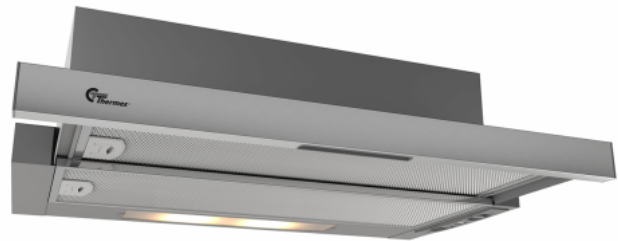

York III 600 mm Grey/Stainless Lux

Item number: 520.42.3418.2

€ 246,98

EAN: 5703347528941

Thermex York III Lux 60 cm in stainless steel with motor is an affordable and efficient and quiet extractor hood for cupboard mounting. The built-in motor ensures a low noise level for maximum comfort in the kitchen. The elegant glass touch panel makes operation simple.

Thermex York III Lux is an extra affordable cupboard-integrated extractor hood available in two versions: Standard and Lux. Lux has a more powerful motor than Standard. You can choose between either white with white front, black with black front, or gray with stainless front. Smart mounting system makes it a dream for the do-it-yourself man or woman and anyone else who is primarily looking for an affordable and «hassle free» extractor hood in the kitchen. The built-in Lux motor can produce up to 390 m³/h.

Specifications

Minimum airflow [m³/h]	259
Minimum-Soundpower [dB(A)]	65
Maximum-airflow [m³/h]	369
Maximum-Soundpower [dB(A)]	73
Control	Slide buttons
Material	Gray painted with Stainless steel front