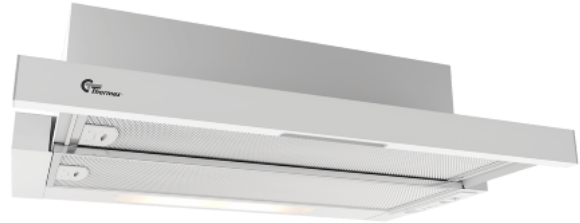

York III 600mm White Standard

Item number: 520.42.3401.2

€ 217,74

EAN: 5703347528910

D

Thermex York III 60 cm in white with motor is an affordable and efficient and quiet hood for cupboard mounting. The built-in motor ensures a low noise level for maximum comfort in the kitchen. The elegant glass touch panel makes operation simple.

The Thermex York III is an extra affordable cupboard-integrated extractor hood available in two versions: Standard and Lux. Lux has a more powerful motor than Standard. You can choose between either white with white front, black with black front, or gray with stainless front. Smart mounting system makes it a dream for the do-it-yourself man or woman and anyone else who is primarily looking for an affordable and «hassle free» extractor hood in the kitchen. The built-in motor can produce up to 279 m³/h.

York III 600 mm White Lux

Item number: 520.42.3411.2

€ 246,98

EAN: 5703347528934

D

Thermex York III Lux 60 cm in white with motor is an affordable and efficient and quiet extractor hood for cupboard mounting. The built-in motor ensures a low noise level for maximum comfort in the kitchen. The elegant glass touch panel makes operation simple.