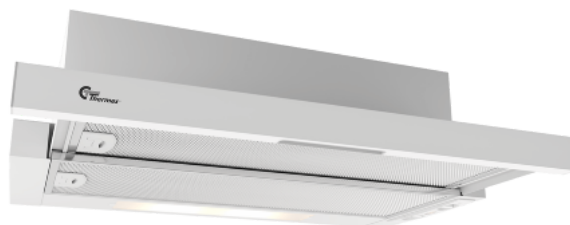

York III 500 mm White Lux

Item number: 520.42.3611.2

€ 246,98

EAN: 5703347528972

D

Thermex York III Lux 50 cm in white with motor is an affordable and efficient and quiet extractor hood for cupboard mounting. The built-in motor ensures a low noise level for maximum comfort in the kitchen. The elegant glass touch panel makes operation simple.

Thermex York III Lux is an extra affordable cupboard-integrated extractor hood available in two versions: Standard and Lux. Lux has a more powerful motor than Standard. You can choose between either white with white front, black with black front, or gray with stainless front. Smart mounting system makes it a dream for the do-it-yourself man or woman and anyone else who is primarily looking for an affordable and «hassle free» extractor hood in the kitchen. The built-in Lux motor can produce up to 390 m³/h.

Specifications

Minimum airflow [m³/h]	242
Minimum-Soundpower [dB(A)]	47
Maximum-airflow [m³/h]	390
Maximum-Soundpower [dB(A)]	66
Control	Slide buttons
Material	White painted steel